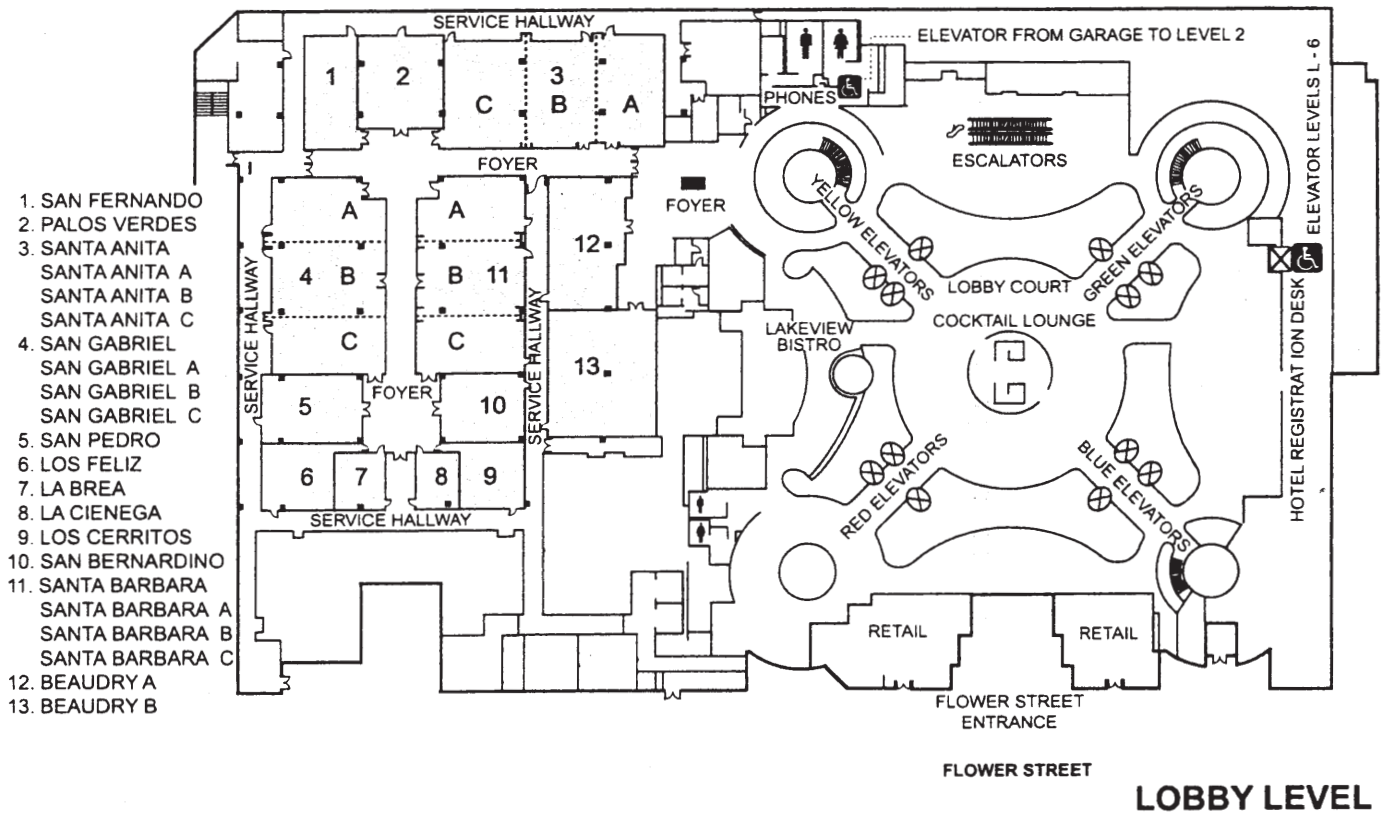

SECOND FLOOR

THIRD FLOOR

Computer Facilities

La Brea

- Thursday, 1:00 p.m. - 6:00 p.m.
- Friday, 8:00 a.m. - 6:00 p.m.
- Saturday, 7:30 a.m. - 6:00 p.m.
- Sunday, 7:30 a.m. - 1:00 p.m.

Duplication Facilities

Beaudry A

- Thursday, 1:00 p.m. - 6:00 p.m.
- Friday, 9:00 a.m. - 10:00 p.m.
- Saturday, 7:30 a.m. - 6:00 p.m.
- Sunday, 7:30 a.m. - 1:00 p.m.